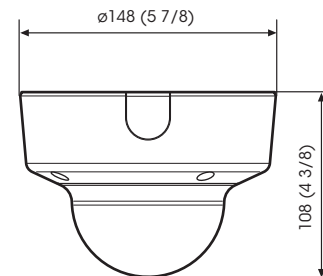

* SSM (Source Specific Multimedia) is supported.

DIMENSIONS

Unit: mm (inches)

©2013 Sony Electronics Inc. All rights reserved.
Reproduction in whole or in part without permission is prohibited.
Features and specifications are subject to change without notice.
Weights and measurements are approximate.
Sony, IPELA, IPELA ENGINE EX, Exmor, DEPA, XDNR, View-DR, ONVIF and the Sony make.believe logo are trademarks of Sony.
Microsoft, Windows, Windows Vista and Internet Explorer are registered trademarks of Microsoft Corporation in the United States and/or other countries.
Google and Google Chrome are trademarks of Google Inc. Safari is a trademark of Apple Inc.
All other trademarks are the trademarks of their respective owners.